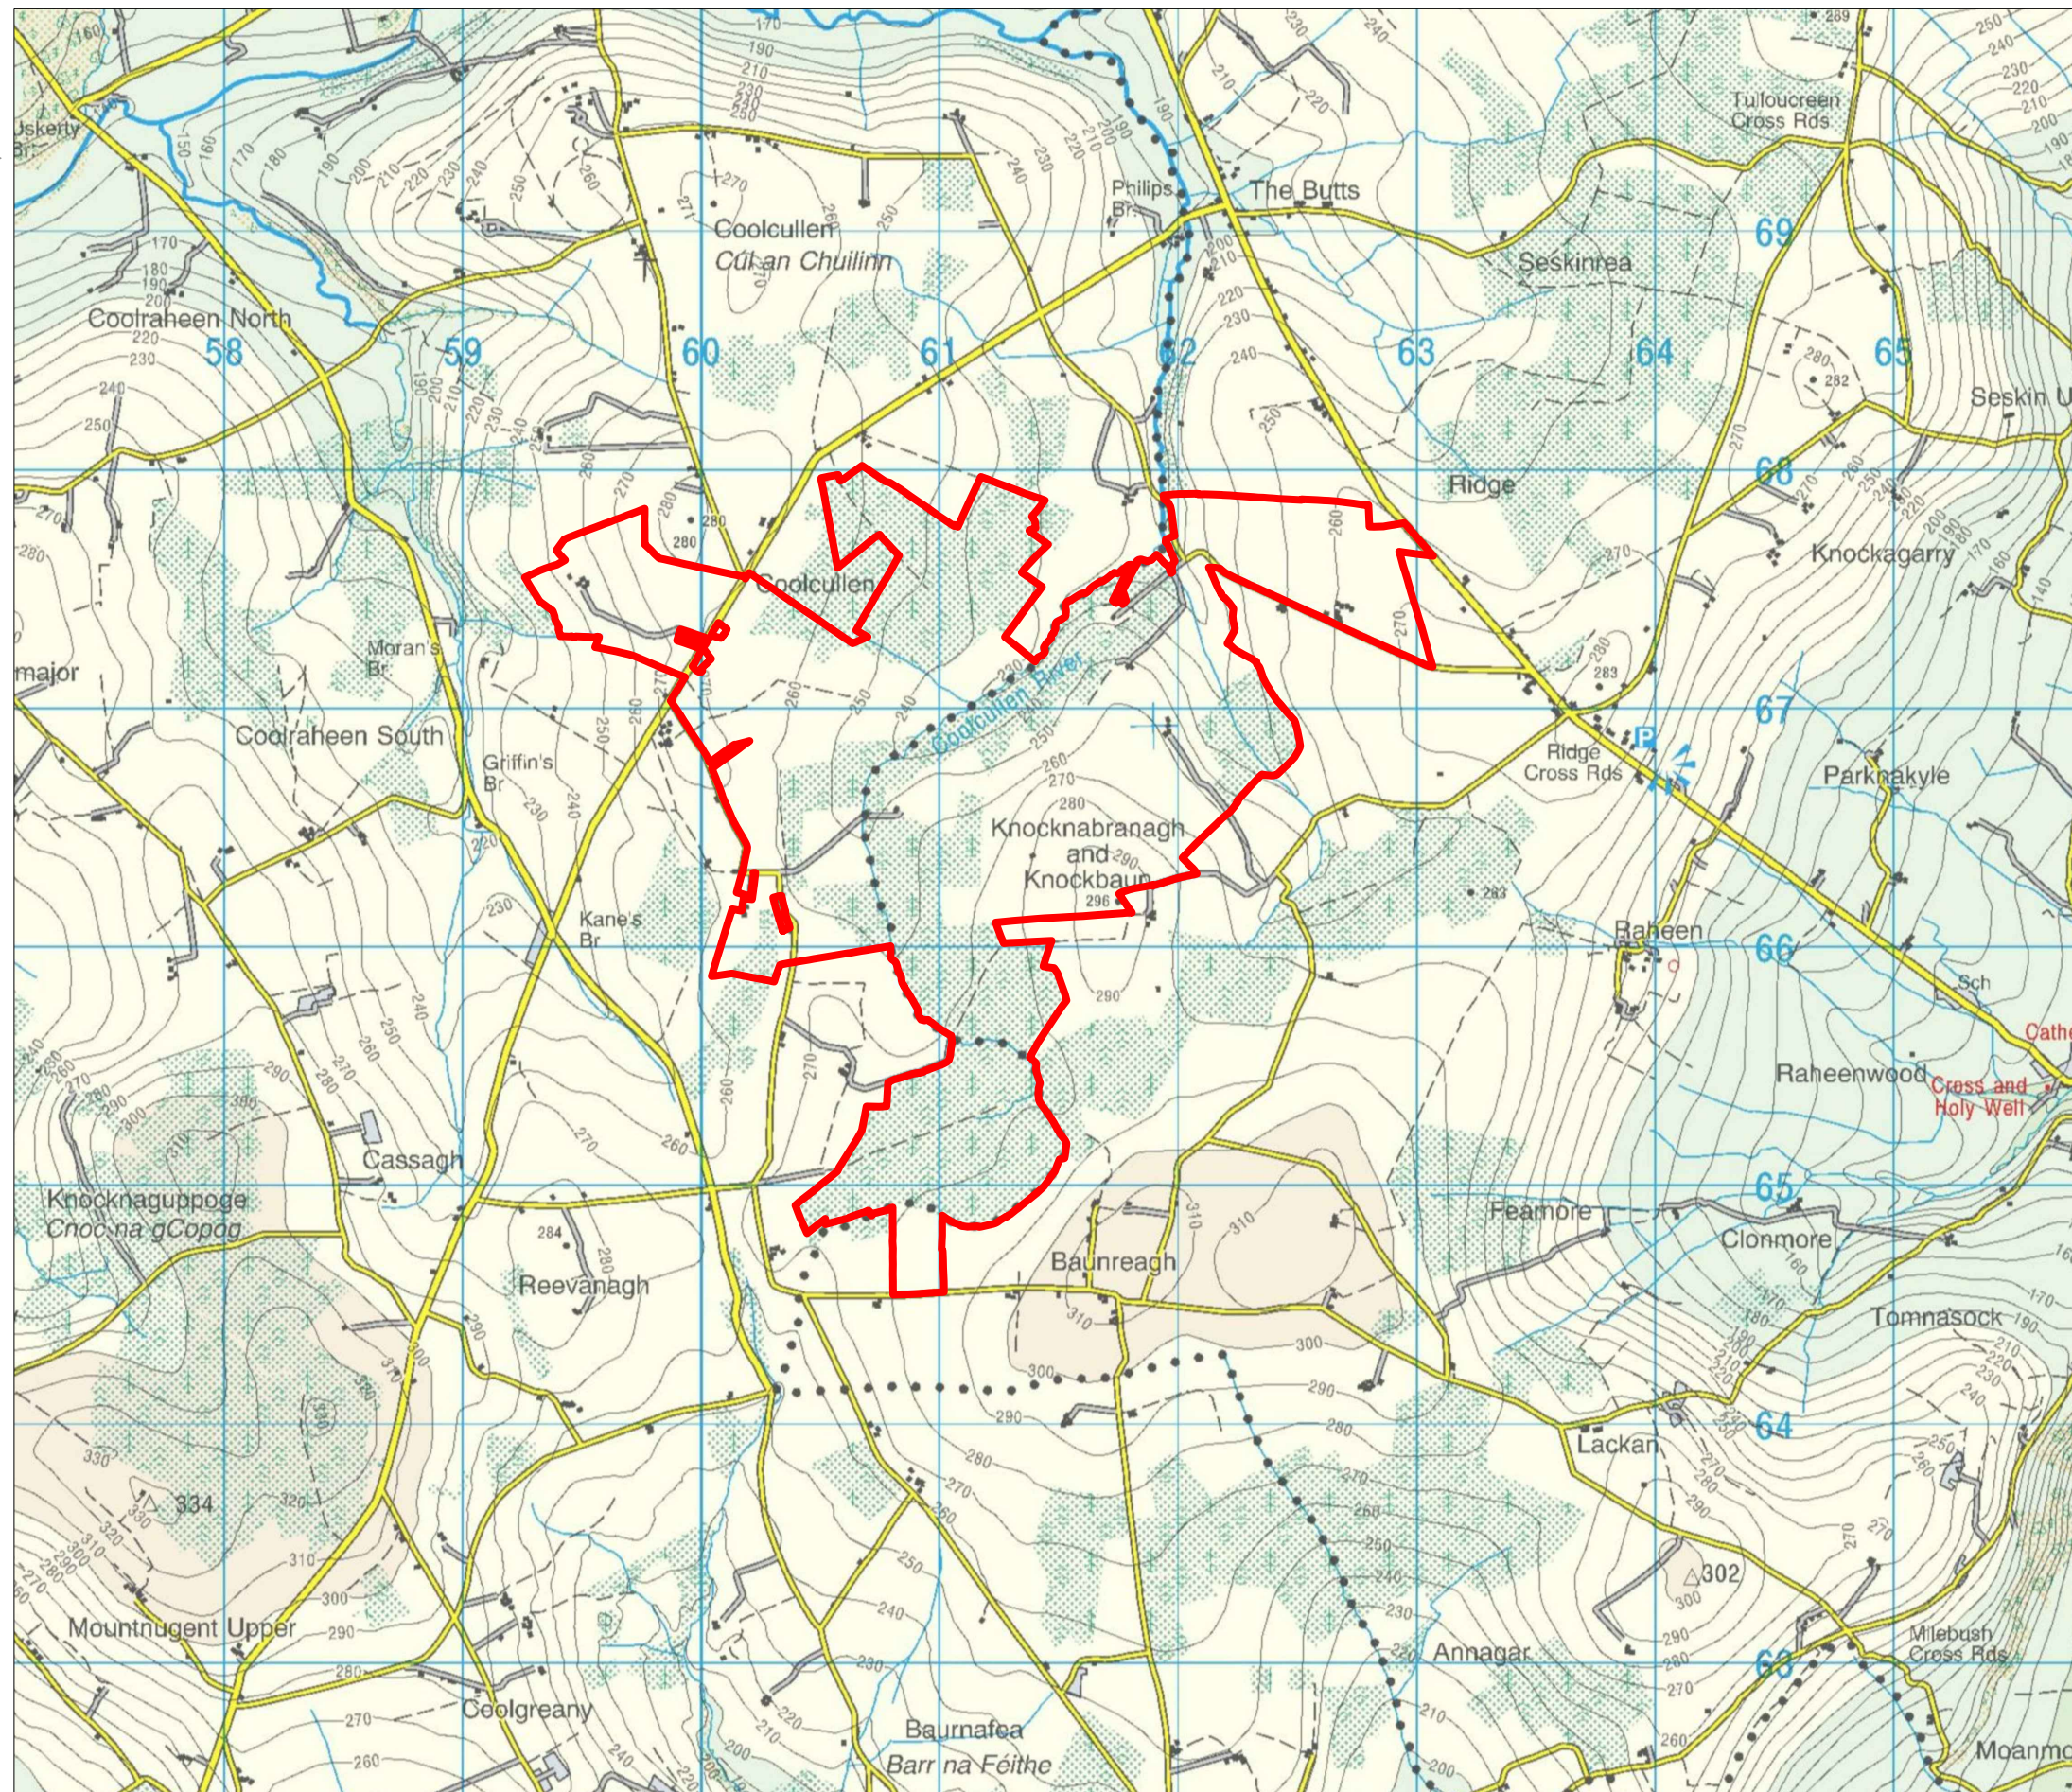

White Hill Wind Farm

Client:

White Hill Wind Ltd

Drawing Title:

Alternative Site Locations

Drawing No.:
WTH_PAS_EIAR_001

Revision No.:
0

Scale:
(A3) 1:100,000

Alternative Site Locations -
Option L1

Drawing No.:
WTH_PAS_EIAR_002

Revision No.:
0

Scale:
(A3) 1:30,000

Date:
30/10/2022

Drawn By:
C.M.P

Checked By:
J.B

Confirmed By:
S.C

Legend:
 Wind Farm Investigation Area

Date	Rev.	Description	Drawn By

Agent Address:
 Galetech Energy Services,
 Clondargan,
 Stradone,
 Co. Cavan

Job Title:
 White Hill Wind Farm

Client:
 White Hill Wind Ltd

Drawing Title:
 Alternative Site Locations -
 Option L2

Drawing No.: WTH_PAS_EIAR_002	Revision No.: 0
Scale: (A3) 1:30,000	Date: 30/10/2022
Drawn By: C.M.P	Checked By: J.B
	Confirmed By: S.C