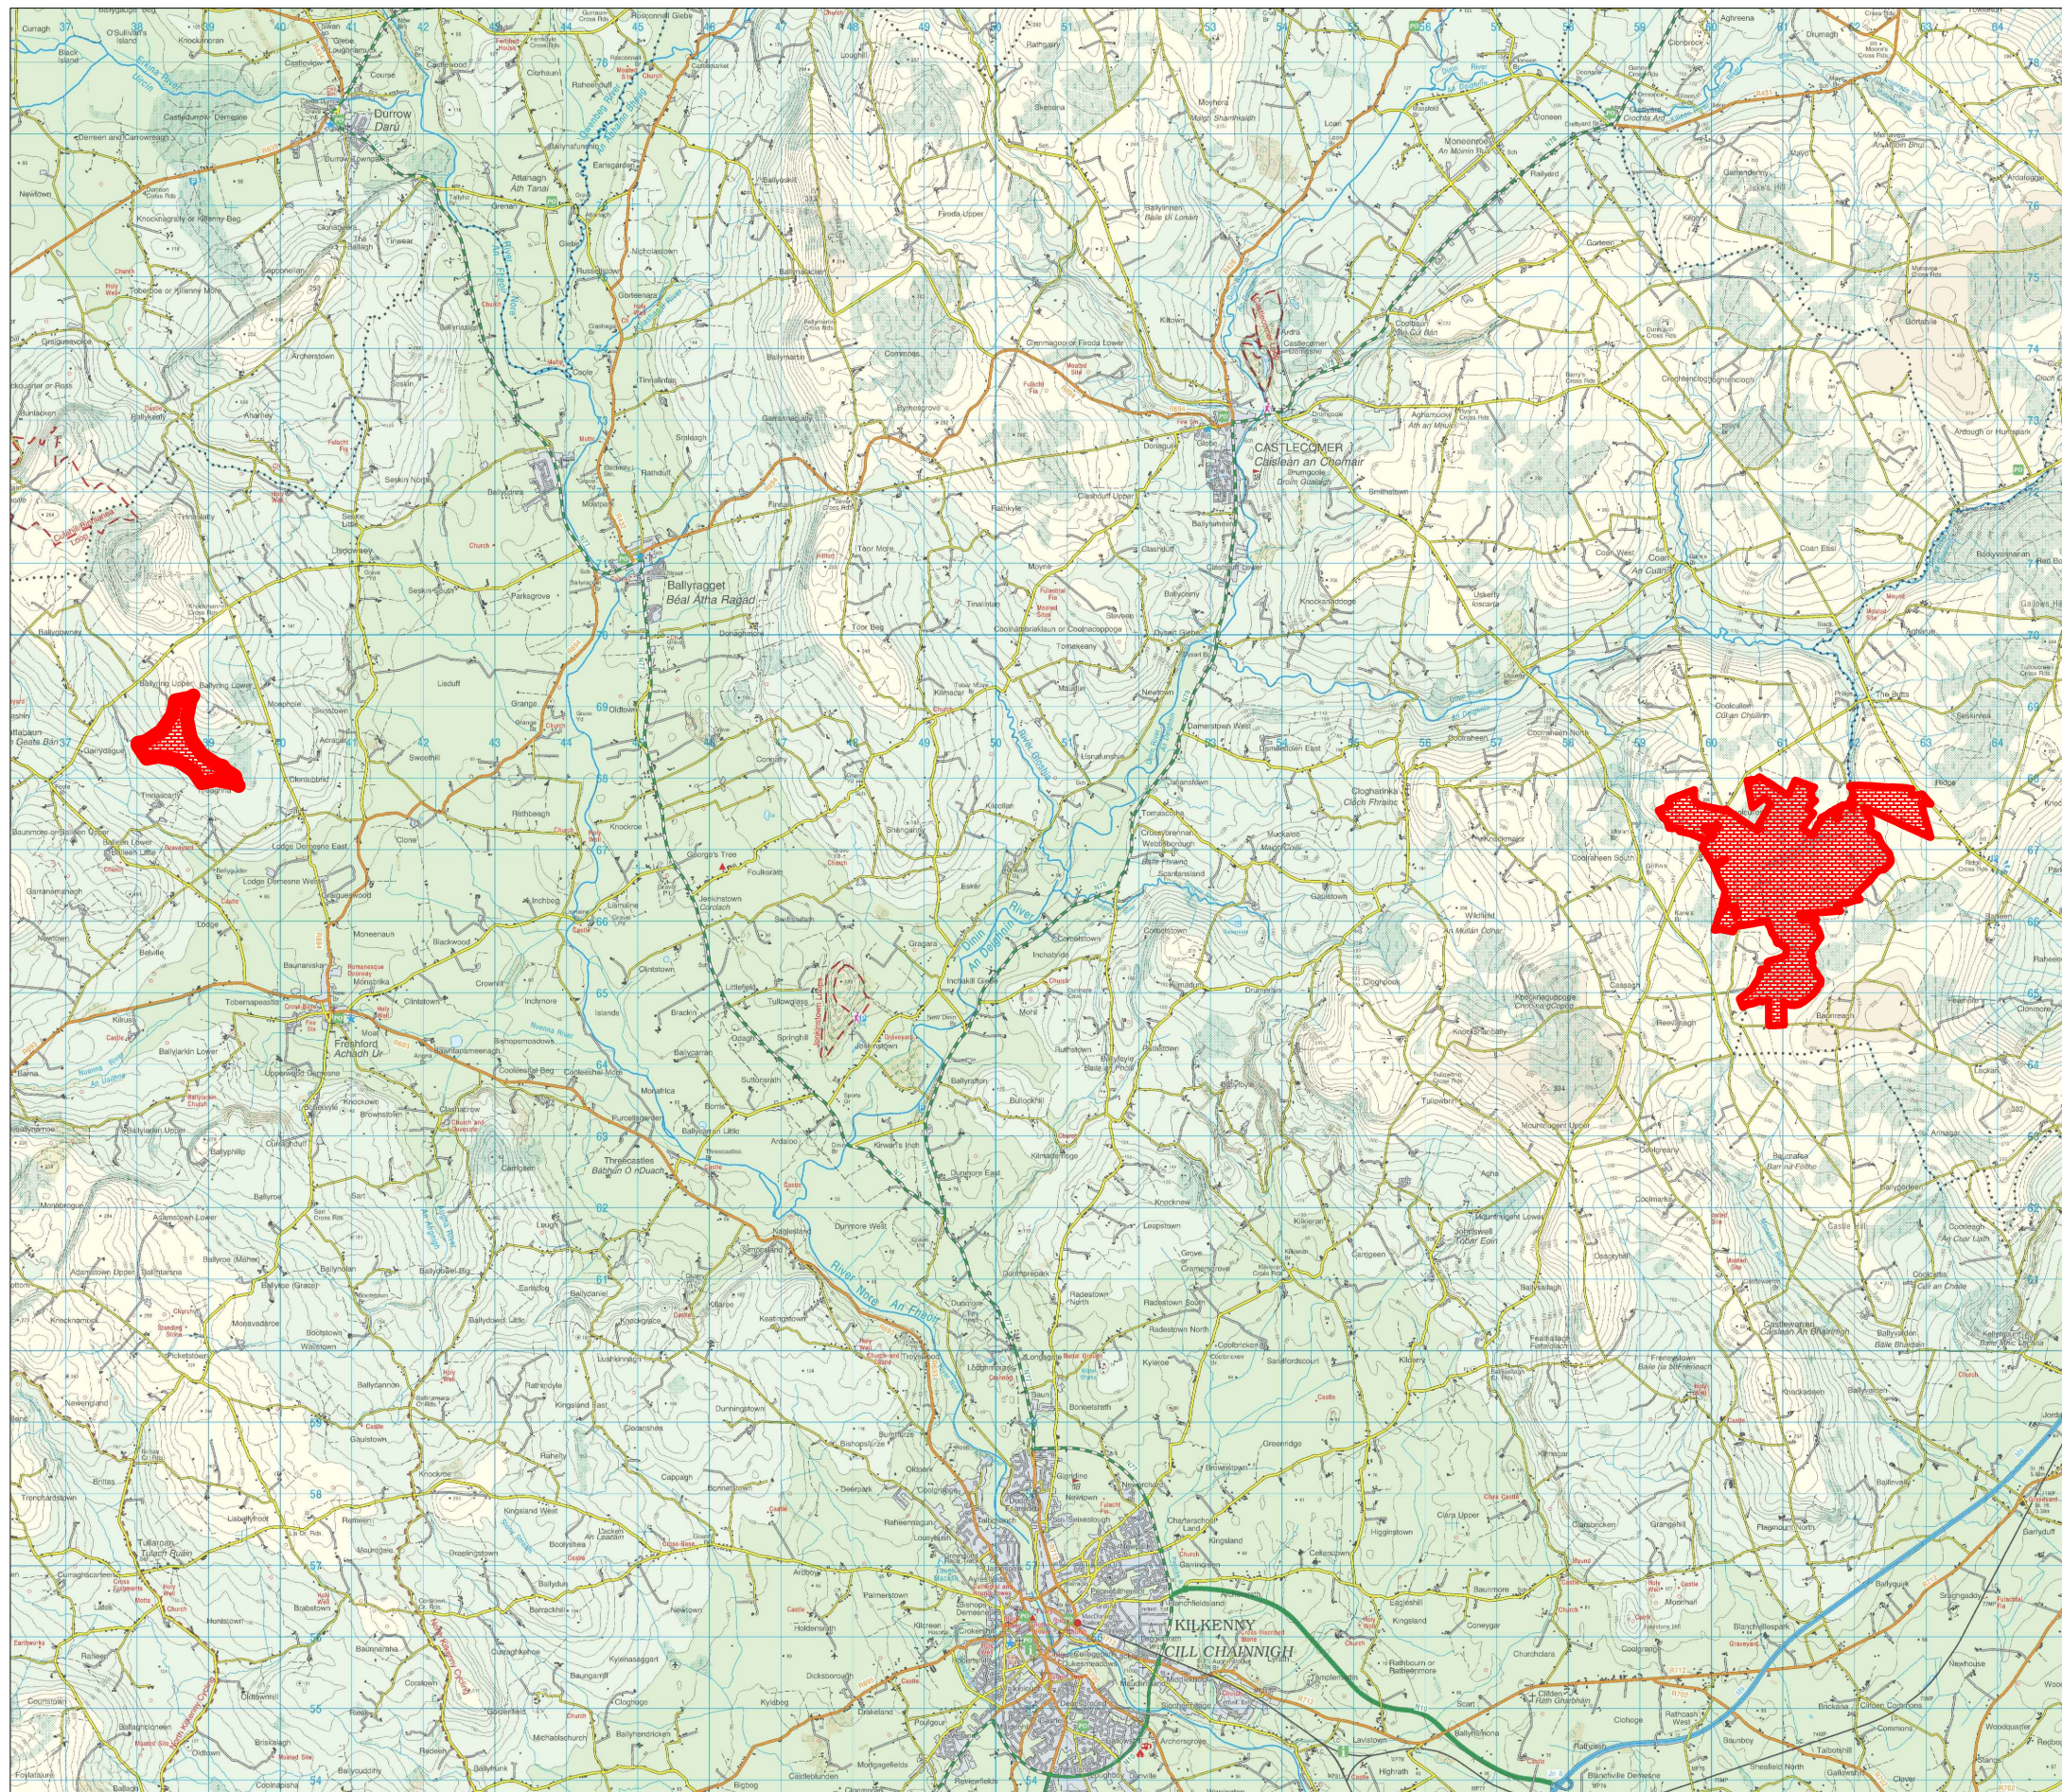

www.galetechenergy.com

Prepared by:

Legend:

Alternative Site Locations

Date	Rev.	Description	Drawn By

Agent Address:

Galetech Energy Services,
Clondargan,
Stradone,
Co. Cavan

Job Title:

White Hill Wind Farm

Client:

White Hill Wind Ltd

Drawing Title:

Alternative Site Locations

Drawing No.:
WTH_PAS_EIAR_001

Revision No.:
0

Scale:
(A3) 1:100,000

Legend:
 Wind Farm Investigation Area

Date	Rev.	Description	Drawn By

Agent Address:
 Galetech Energy Services,
 Clondargan,
 Stradone,
 Co. Cavan

Job Title:
 White Hill Wind Farm

Client:
 White Hill Wind Ltd

Drawing Title:
 Alternative Site Locations -
 Option L2

Drawing No.: WTH_PAS_EIAR_002	Revision No.: 0
Scale: (A3) 1:30,000	Date: 30/10/2022
Drawn By: C.M.P	Checked By: J.B
	Confirmed By: S.C